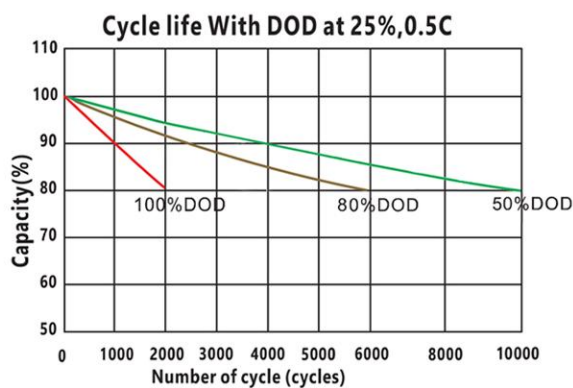

Kamada power

KAMADA POWER LFP
THE HEIGHT OF
PERFORMANCE

LiFePO4
BATTERY SYSTEM

A New Era in Energy Storage

KMD-PL51200 51.2V 200Ah

Feature

- Eco-friendly
- Lithium iron phosphate battery (LiFePO4)
- Currently the safest lithium technology
- Excellent resistance to abuse
- Less than 3% self discharging
- Maintenance-free, modular and light weight
- Up to 60% weight saving
- Battery monitoring storage history
- Built in safety protection
- Quality guaranteed
- 5 Years Warranty
- 10-15 Years Designed service life
- Available communication ports
- Customizable colors, wheels
- Light strips can be customized in color

Application

Safe

Kamada Power batteries are based on Lithium iron battery technology (LiFePO4). This is the safest lithium technology available today . On top of that our bespoke casing and electronics further increase safety and durability.

Technology

Kamada Power's Batteries do not contain lead. LiFePO4 technology is an environmentally friendly way to store energy.

ELECTRICAL SPECIFICATONS

Nominal Voltage	51.2V (16S)
Nominal Capacity	200AH
Energy	10.24KWH
Efficiency	99%
Self Discharge	< 3% per month

MECHANICAL SPECIFICATIONS

Dimensions (L x W x H)	547*471*248MM
Weight	88KG
Case Material	Steel
Cell Type	Prismatic
Chemistry	LiFePO4

CHARGE SPECIFICATIONS

Recommended Charge Current	60A
Maximum Charge Current	90A
Recommended Charge Voltage	About 56V