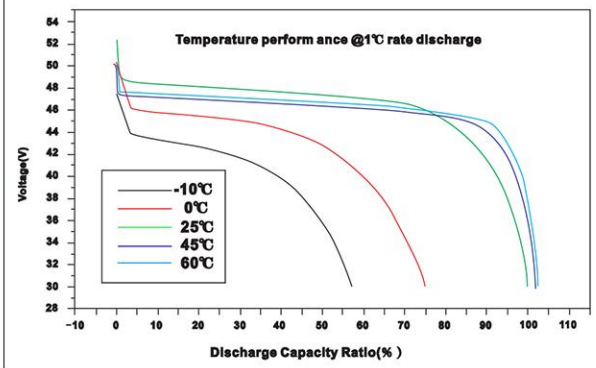

Technology

Kamada Power's Batteries do not contain lead. LiFePO4 technology is an environmentally friendly way to store energy.

ELECTRICAL SPECIFICATONS

Nominal Voltage	51.2V (16S)
Nominal Capacity	200AH
Energy	10.24KWH
Efficiency	99%
Self Discharge	< 3% per month

MECHANICAL SPECIFICATIONS

Dimensions (L x W x H)	547*471*248MM
Weight	88KG
Case Material	Steel
Cell Type	Prismatic
Chemistry	LiFePO4

CHARGE SPECIFICATIONS

Recommended Charge Current	60A
Maximum Charge Current	90A
Recommended Charge Voltage	About 56V