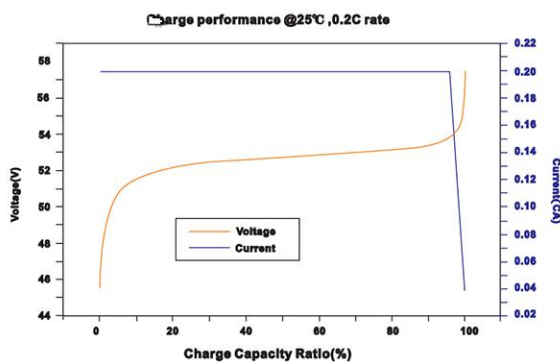

Kamada power

KAMADA POWER LFP
THE HEIGHT OF
PERFORMANCE

LiFePO4
BATTERY SYSTEM

A New Era in Energy Storage

KMD-PL51200 51.2V 200Ah

Feature

- Eco-friendly
- Lithium iron phosphate battery (LiFePO4)
- Currently the safest lithium technology
- Excellent resistance to abuse
- Less than 3% self discharging
- Maintenance-free, modular and light weight
- Up to 60% weight saving
- Battery monitoring storage history
- Built in safety protection
- Quality guaranteed
- 5 Years Warranty
- 10-15 Years Designed service life
- Available communication ports
- Customizable colors, wheels
- Light strips can be customized in color

Technology

Kamada Power's Batteries do not contain lead. LiFePO4 technology is an environmentally friendly way to store energy.

ELECTRICAL SPECIFICATONS

Nominal Voltage	51.2V (16S)
Nominal Capacity	200AH
Energy	10.24KWH
Efficiency	99%
Self Discharge	< 3% per month

DISCHARGE SPECIFICATONS

Max.continus Discharge current	100A
Peak Discharge Current	150A(<100ms)
Recommend Discharge current	60A
Voltage at end of Discharge	About 48V

TEMPERATURE SPECIFICATIONS

Discharge Temperature	(-20~+60°C)
Charge Temperature	(0~+50°C)
Storage Temperature	(-30~+60°C)

MECHANICAL SPECIFICATIONS

Dimensions (L x W x H)	547*471*248MM
Weight	88KG
Case Material	Steel
Cell Type	Prismatic
Chemistry	LiFePO4

CHARGE SPECIFICATIONS

Recommended Charge Current	60A
Maximum Charge Current	90A
Recommended Charge Voltage	About 56V