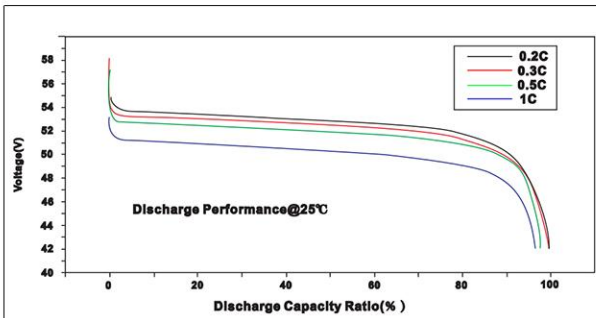

Technology

Kamada Power's Batteries do not contain lead. LiFePO4 technology is an environmentally friendly way to store energy.

ELECTRICAL SPECIFICATONS

Nominal Voltage	51.2V (16S)
Nominal Capacity	200AH
Energy	10.24KWH
Efficiency	99%
Self Discharge	< 3% per month

MECHANICAL SPECIFICATIONS

Dimensions (L x W x H)	547*471*248MM
Weight	88KG
Case Material	Steel
Cell Type	Prismatic
Chemistry	LiFePO4

CHARGE SPECIFICATIONS

Recommended Charge Current	60A
Maximum Charge Current	90A
Recommended Charge Voltage	About 56V